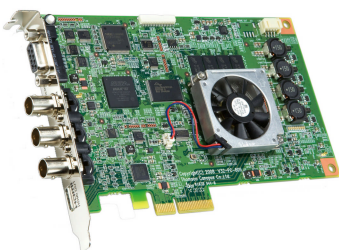

EDIUS STORM 3G System : RM43,999

Grass Valley STORM 3G