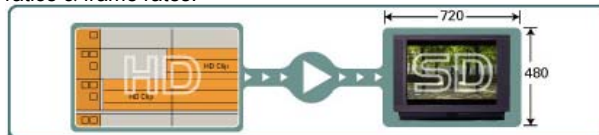

EDIUS Pro 3 also features realtime playback & output of all HD/SD effects, keyers, transitions and titles, and can export projects to any format or medium required, including Direct-to-DVD timeline export. All this high quality, multi-format video exporting is with the bundled ProCoder Express.

Bundled together with EDIUS Pro 3 is Inscrubber TitleMotion Pro for Canopus. A specially-optimized, full version of the popular broadcast titling package, which provides the editor with tools to create high-quality titles with realtime preview and playback during composition in either SD or HD. Featuring keyframed animation capabilities within both 2D and 3D spaces, Title Motion Pro can produce polished broadcast quality titles within minutes.